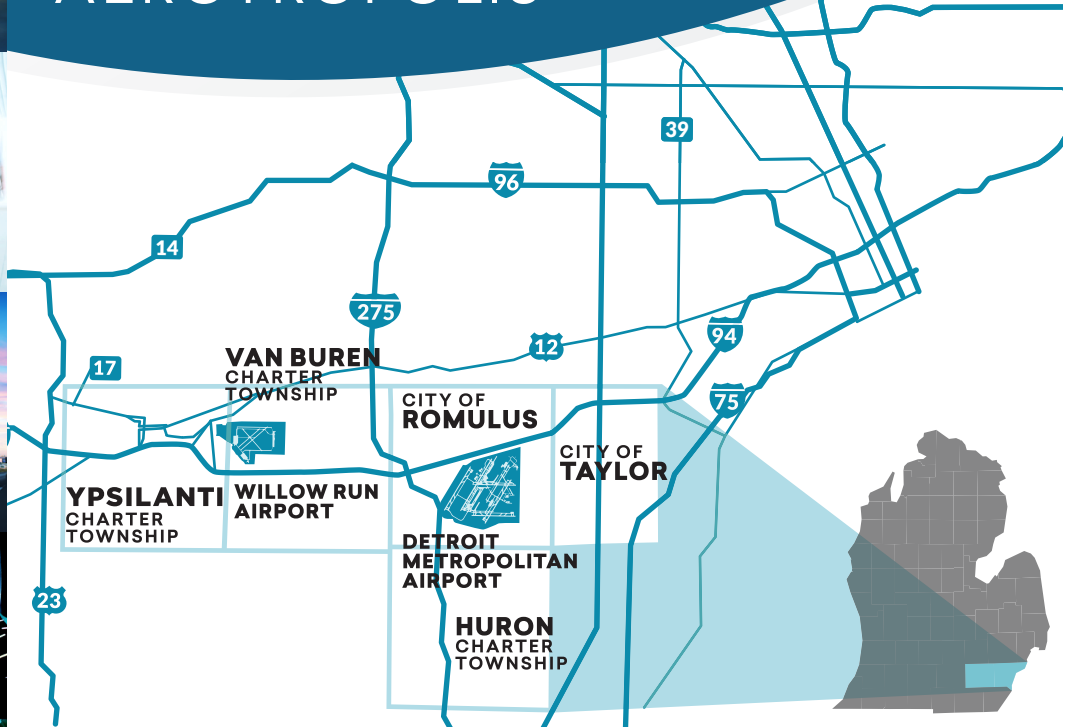

DETROIT REGION AEROTROPOLIS®

6,000 AVAILABLE ACRES **5** RAIL LINES **3** FREEWAYS **2** AIRPORTS

The Detroit Region Aerotropolis Development Corporation is a five-community, two-county public-private partnership with the Wayne County Airport Authority driving corporate expansion and new investment around Detroit Metropolitan and Willow Run Airports.