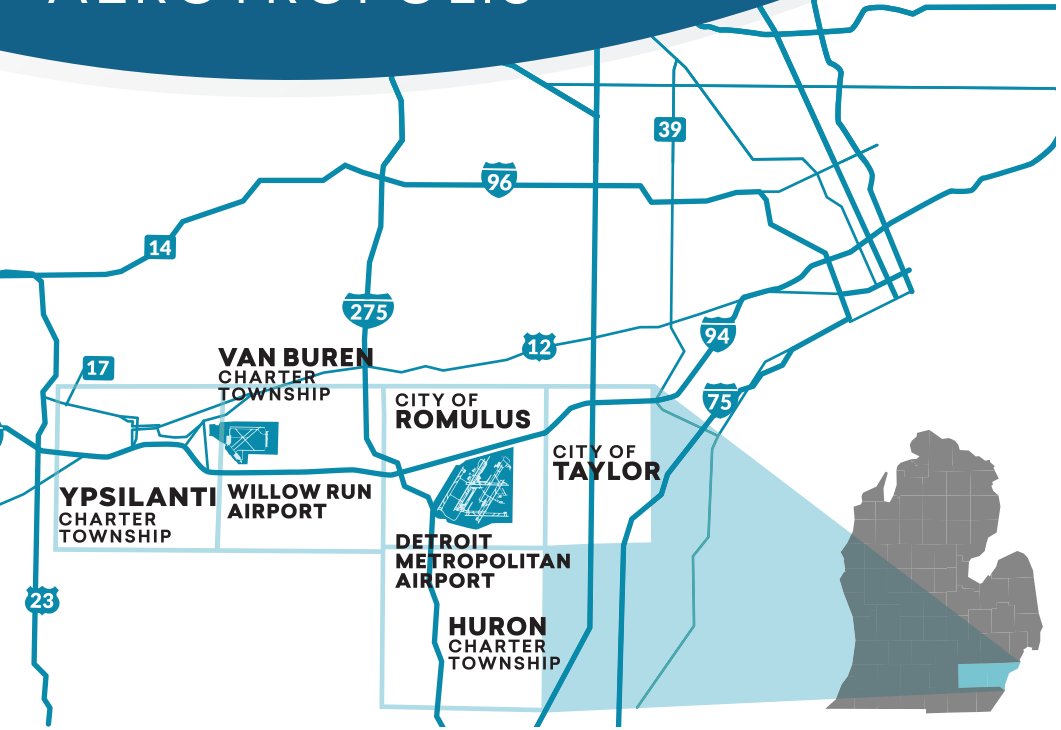

DETROIT REGION AEROTROPOLIS®

6,000 AVAILABLE ACRES **5** RAIL LINES **3** FREEWAYS **2** AIRPORTS

The Detroit Region Aerotropolis Development Corporation is a five-community, two-county public-private partnership with the Wayne County Airport Authority driving corporate expansion and new investment around Detroit Metropolitan and Willow Run Airports.