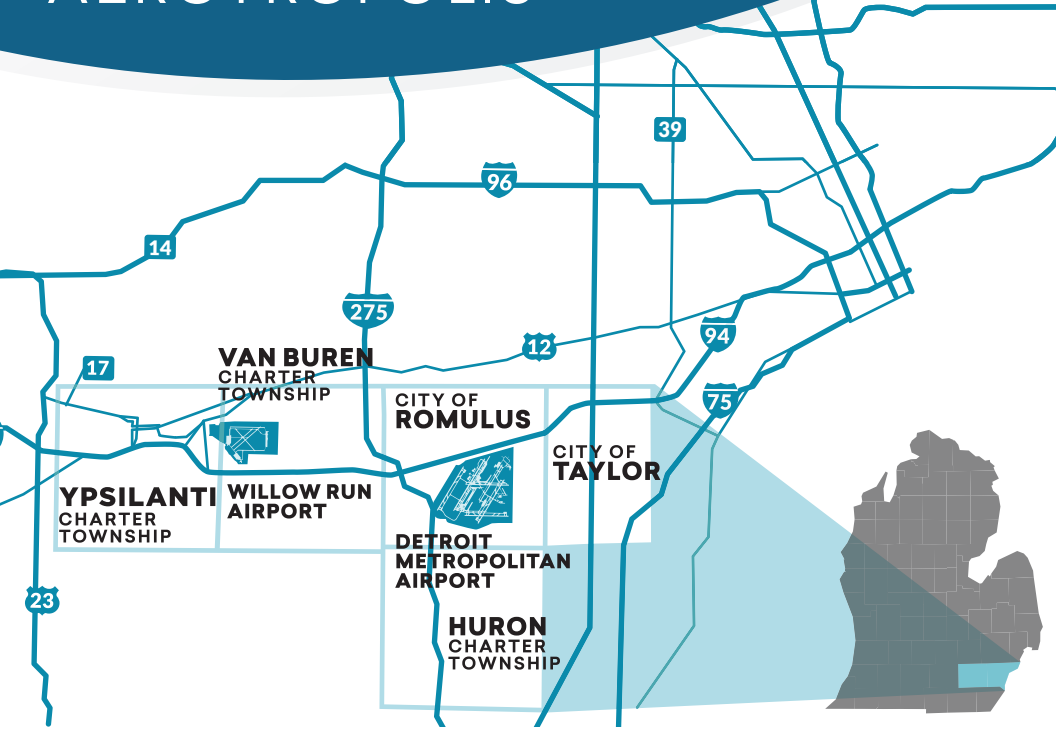

# DETROIT REGION AEROTROPOLIS®

**6,000** AVAILABLE ACRES    **5** RAIL LINES    **3** FREEWAYS    **2** AIRPORTS

The Detroit Region Aerotropolis Development Corporation is a five-community, two-county public-private partnership with the Wayne County Airport Authority driving corporate expansion and new investment around Detroit Metropolitan and Willow Run Airports.

NAME

AERO-32

**COMMUNITY**

Van Buren Township

**ACREAGE**

68

**PRICE**

N/A