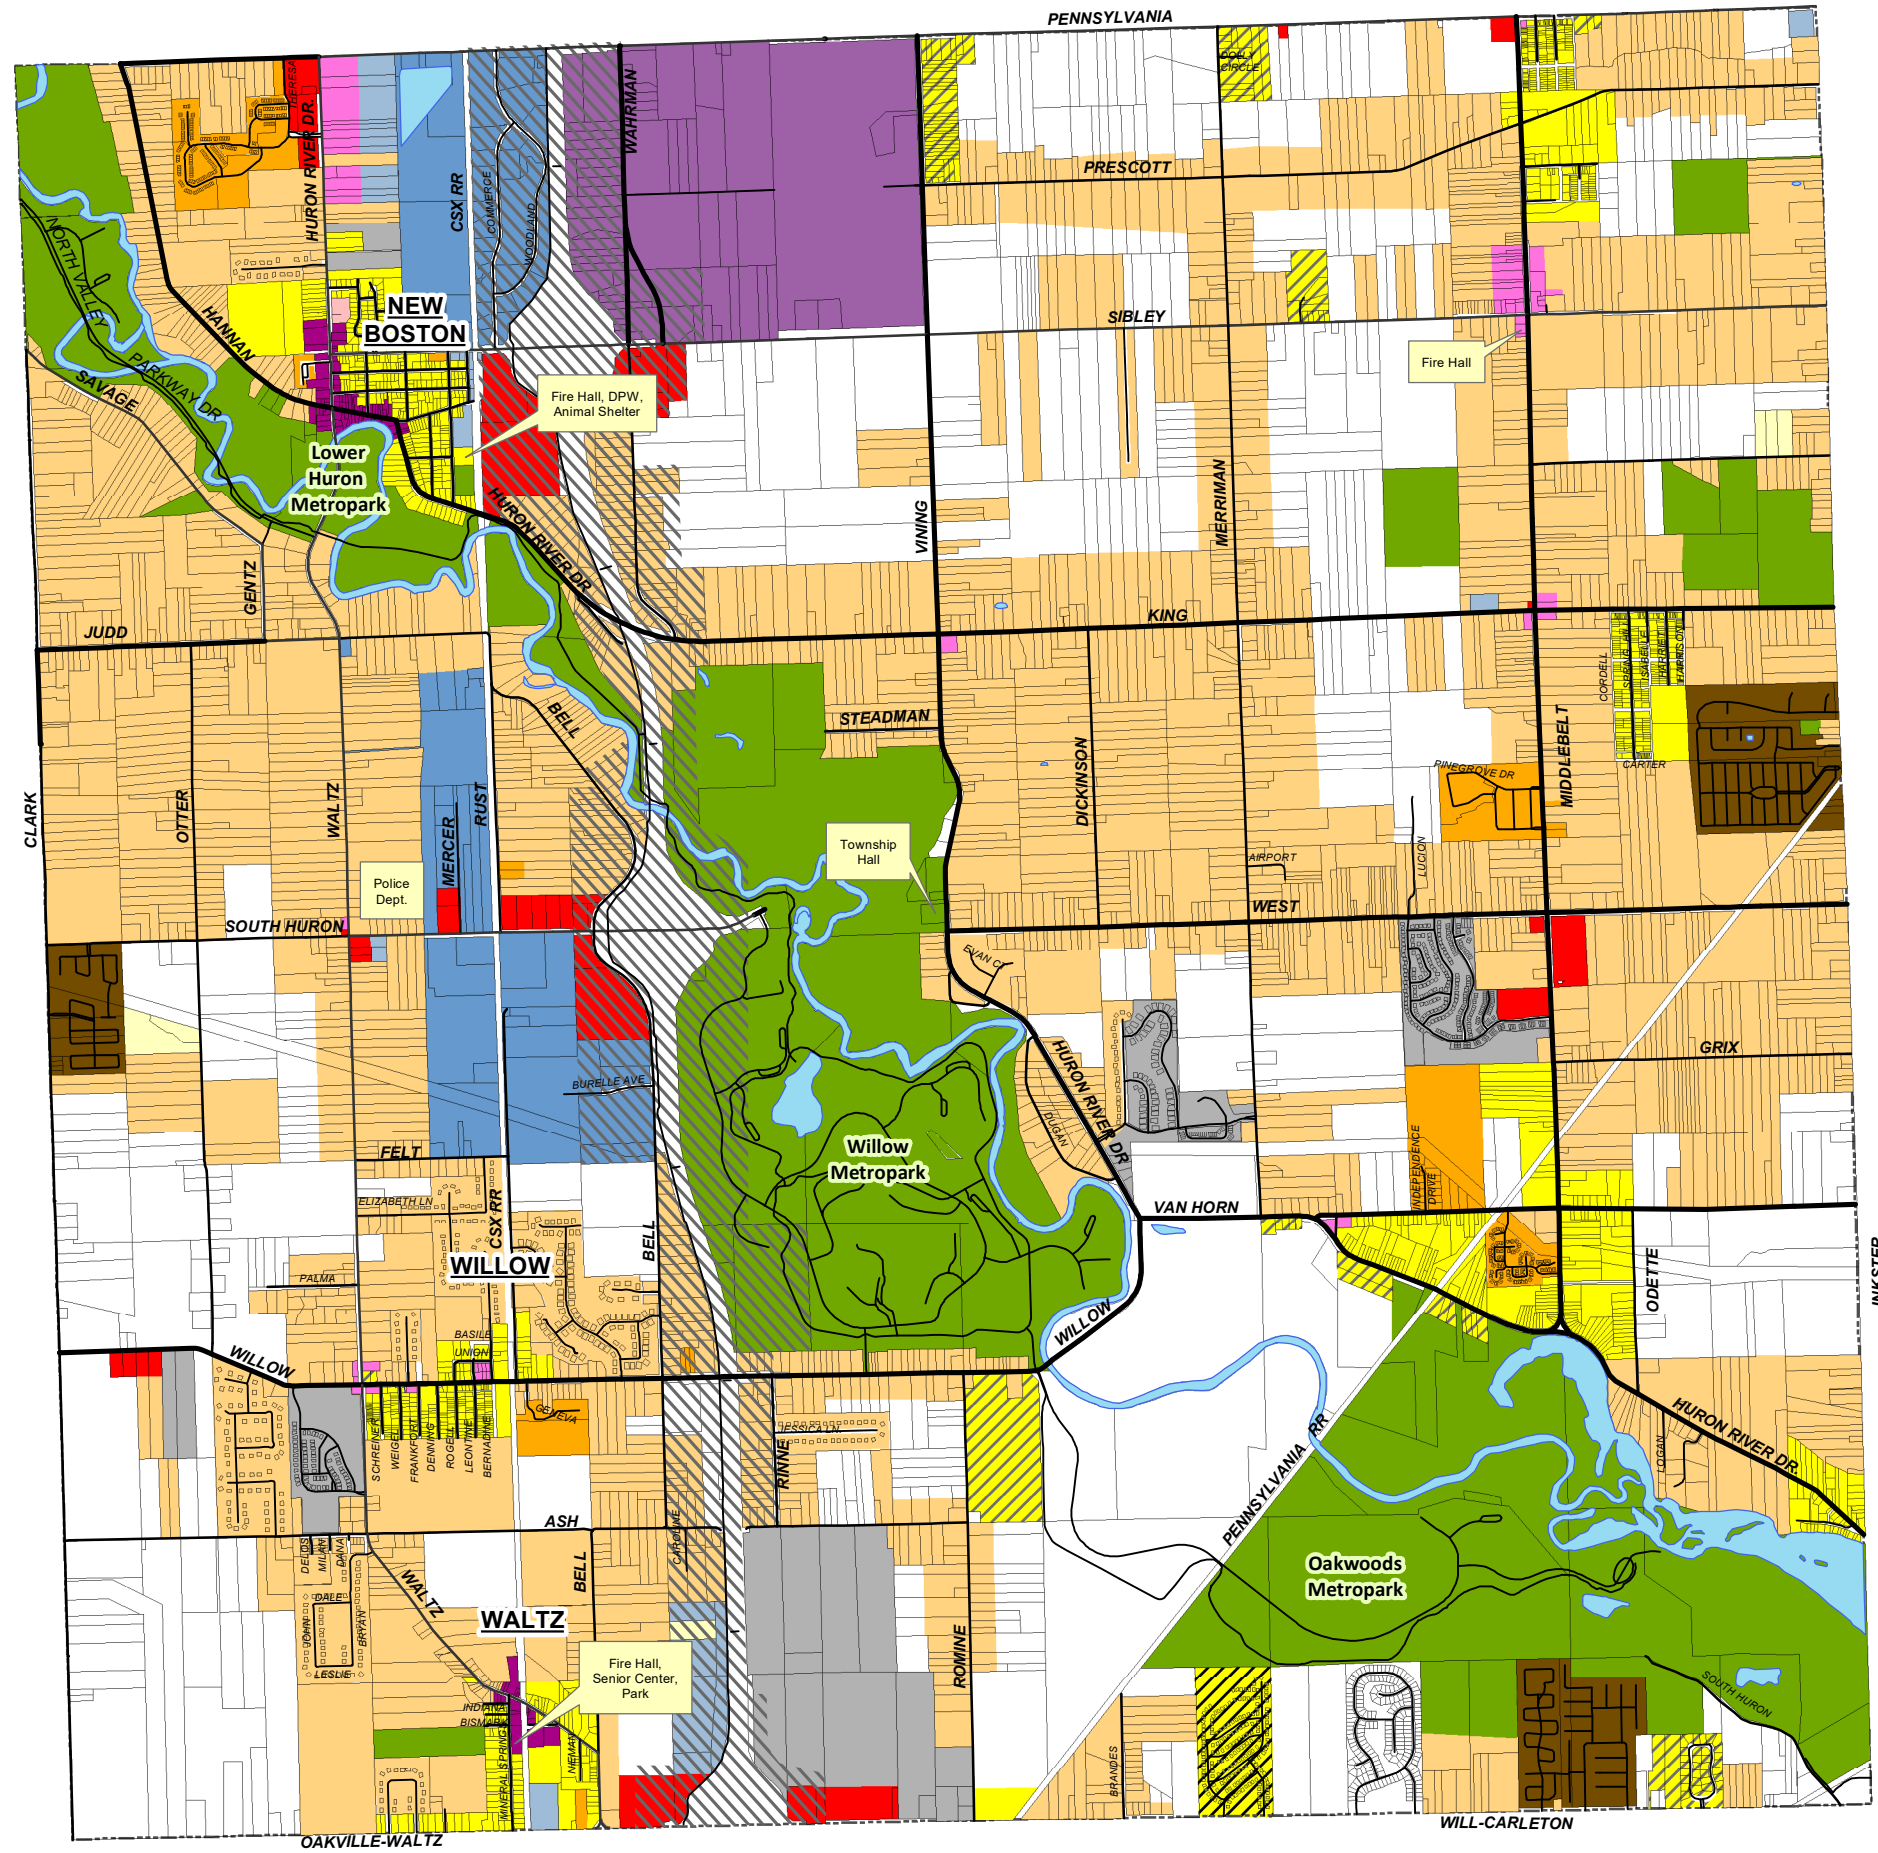

# HURON TOWNSHIP ZONING DISTRICTS

## LEGEND

- AG Agricultural
- RR Rural Residential
- R-1 Suburban Residential
- R-2 Low Density Residential
- R-3 Medium Density Residential
- RM Multiple Family Residential
- MHP Manufactured Housing Park
- OP Office and Professional
- CBD Central Business District
- B-1 Local Business
- B-2 General Business
- I-1 Light Industrial
- I-2 Heavy Industrial
- SP Special Purpose
- PUD Planned Unit Development
- PDA Pinnacle Development Area
- I-275 Overlay Signage District

NEW BOSTON AREA