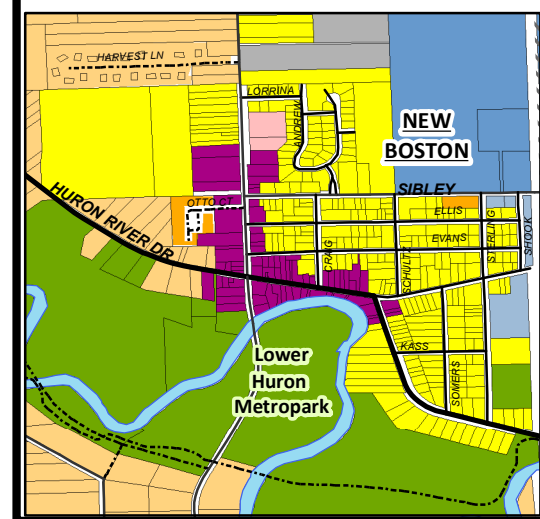

# HURON TOWNSHIP ZONING DISTRICTS

## LEGEND

- AG Agricultural
- RR Rural Residential
- R-1 Suburban Residential
- R-2 Low Density Residential
- R-3 Medium Density Residential
- RM Multiple Family Residential
- MHP Manufactured Housing Park
- OP Office and Professional
- CBD Central Business District
- B-1 Local Business
- B-2 General Business
- I-1 Light Industrial
- I-2 Heavy Industrial
- SP Special Purpose
- PUD Planned Unit Development
- PDA Pinnacle Development Area
- I-275 Overlay Signage District

NEW BOSTON AREA