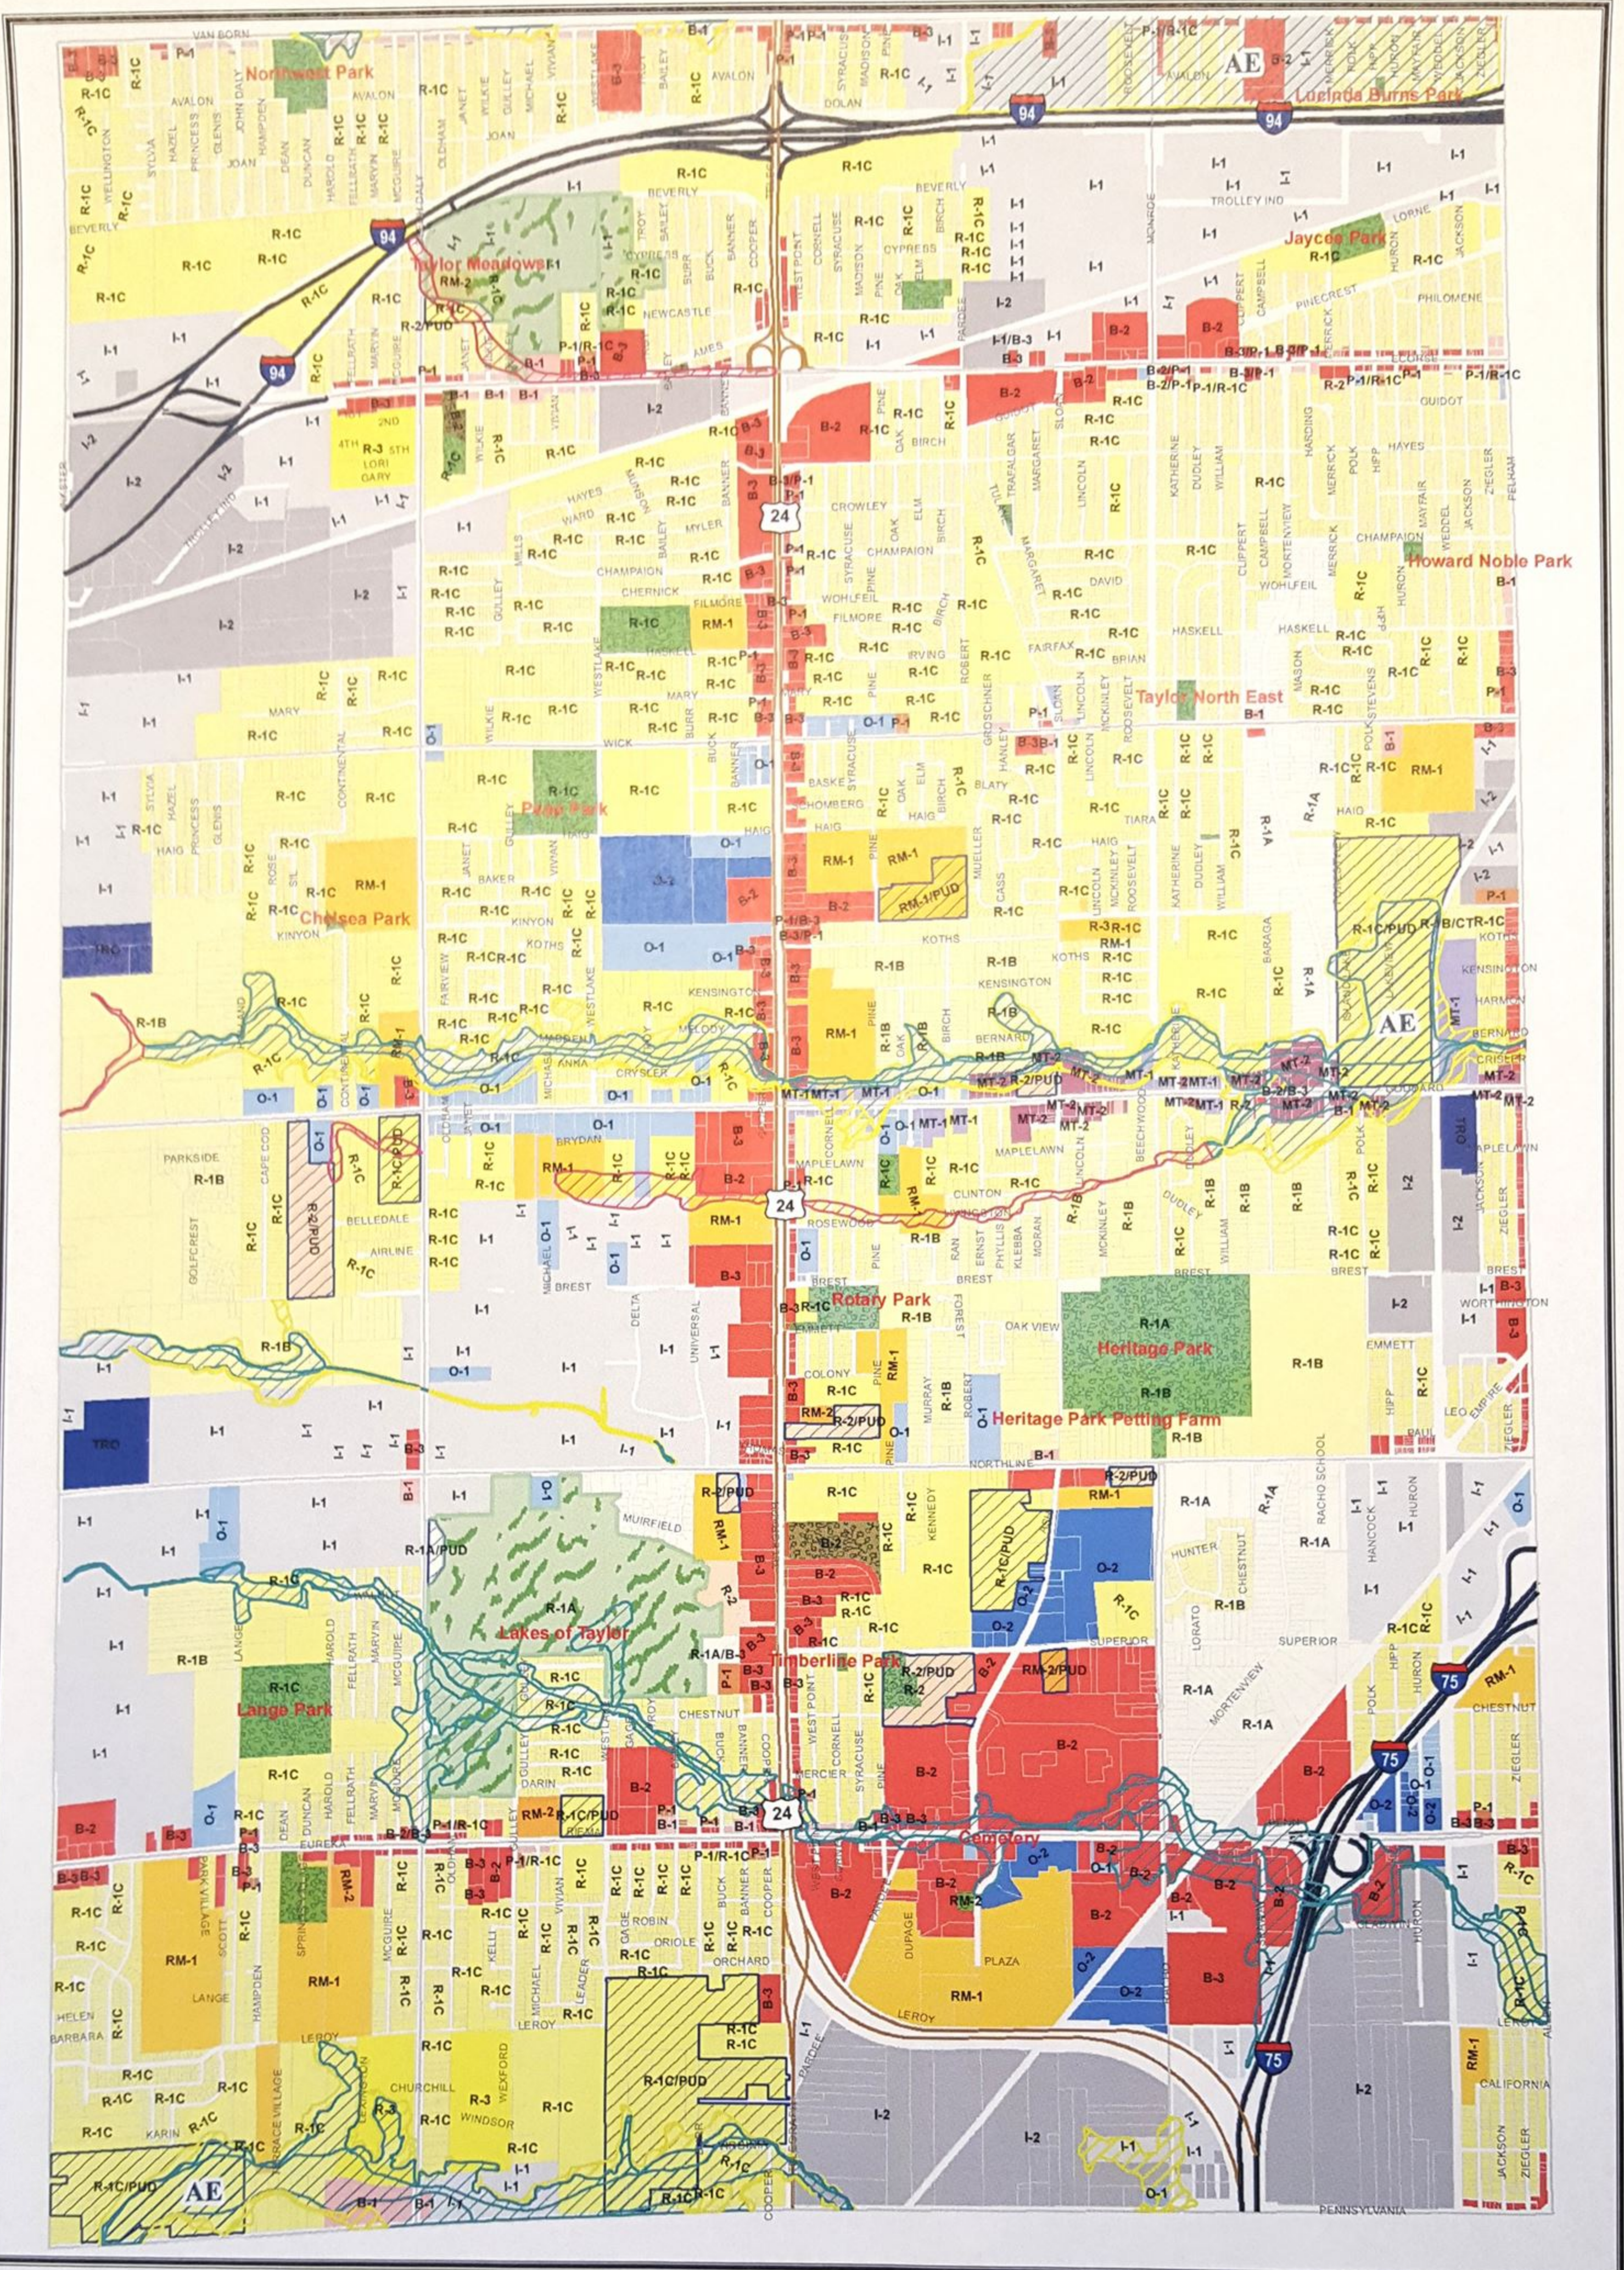

ZONING DISTRICT MAP

City of Taylor
Wayne County, Michigan

Legend

| | | |
|---|---|---|
| <ul style="list-style-type: none"> R-1A Single-Family Residential District R-1B Single-Family Residential District R-1C Single-Family Residential District R-2 Townhouse Residential District R-3 Manufactured Home Park District RM-1 Multiple-Family Residential District RM-2 Multiple-Family Residential (High Rise) District O-1 Office District O-2 Regional Office District | <ul style="list-style-type: none"> B-1 Local Business District B-2 Regional Business District B-3 General Business District P-1 Vehicular Parking I-1 Light Industrial District I-2 General Industrial District TRO Technology-Research-Office District MT-1 Midtown Taylor Office/Institutional District MT-2 Midtown Taylor Mixed Use Commercial | <ul style="list-style-type: none"> PUD overlay A AE 0.2 PCT ANNUAL CHANCE FLOOD HAZARD Golf Park |
|---|---|---|